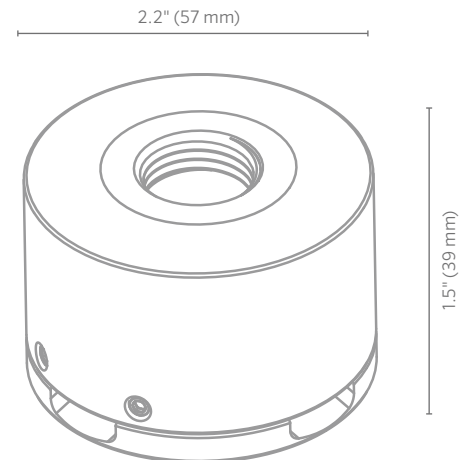

PROJECT _____

CATALOG # _____

TYPE _____

NOTES _____

VersaBox[®] Mount

Machined brass junction box with screw-mounting or surface-mounting capabilities. Compatible with all FX Luminaire path lights, up lights, and TS down lights.

Quick Facts

- Machined brass
- Natural brass or powder-coat finishes
- Tamper-resistant features

VersaBox Mount SPECIFICATIONS

| Model | Option | Finish | | | |
|-------|--------------------------|-----------------------|---|-----------------------|---|
| VB | 050 ½" (13 mm) thread | BZ Bronze Metallic |  | AL Almond |  |
| | TS VersaBox for TS | DG Desert Granite |  | SV Silver |  |
| | | WI Weathered Iron |  | AB Antique Bronze |  |
| | | SB Sedona Brown |  | AT Antique Tumbled |  |
| | | FB Black |  | NP Nickel Plate |  |
| | | WG White Gloss |  | BS Natural Brass |  |
| | | FW Flat White |  | | |

EXAMPLE CONFIGURATION: VB-050-DG

| Model Number | Description |
|--------------|--------------------------------|
| VB-050-BS | VersaBox for ½" (13 mm) thread |
| VB-050-NP | VersaBox for ½" (13 mm) thread |
| VB-050-AB | VersaBox for ½" (13 mm) thread |
| VB-050-AT | VersaBox for ½" (13 mm) thread |
| VB-050-XX** | VersaBox for ½" (13 mm) thread |
| VB-TS-BS | VersaBox for TS |
| VB-TS-XX** | VersaBox for TS |
| VB-TS-NP | VersaBox for TS |